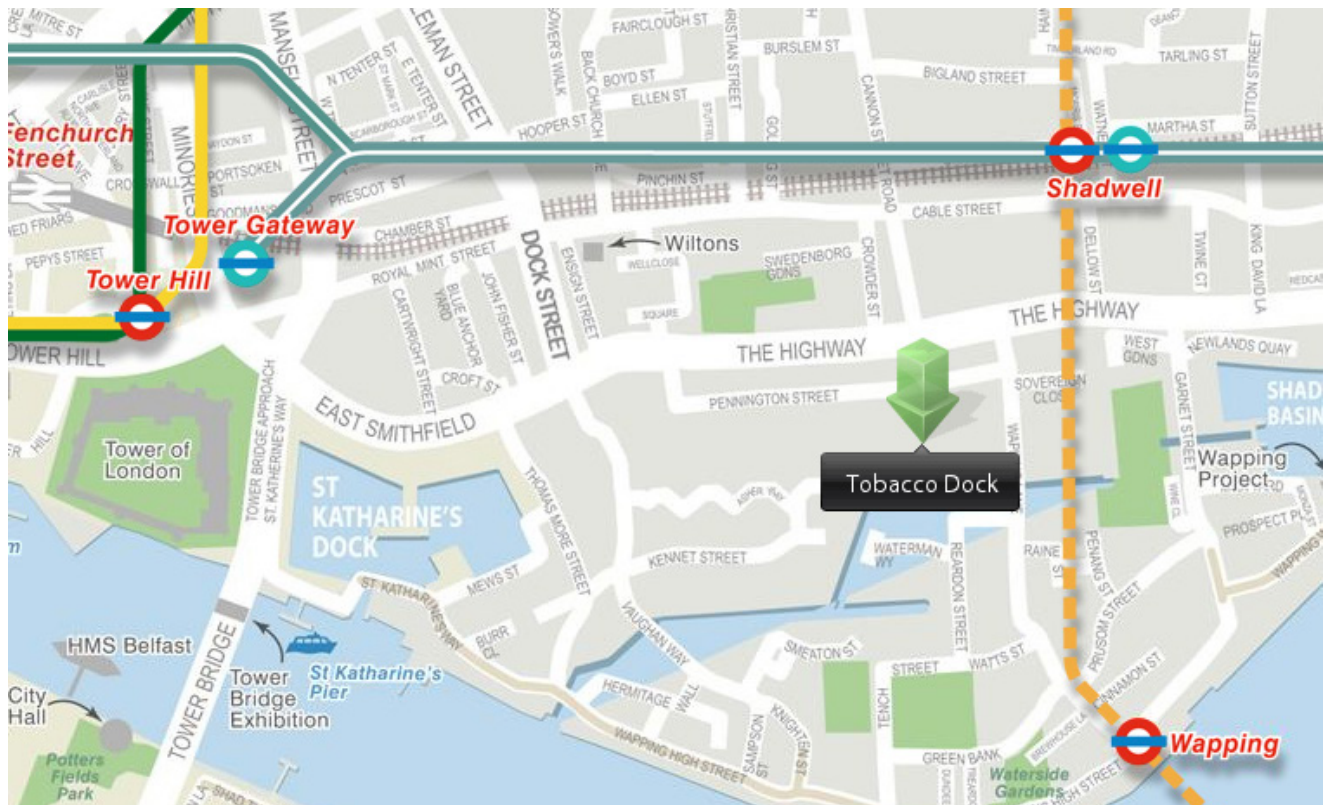

DIRECTIONS

How to get to
Tobacco Dock London

Tobacco Dock is located at the junction of Wapping Lane and Pennington Street, E1.

**TOBACCO DOCK
THE DOCK
TOBACCO QUAY
WAPPING LANE
LONDON
E1W 2SF**

T: 020 7680 4001